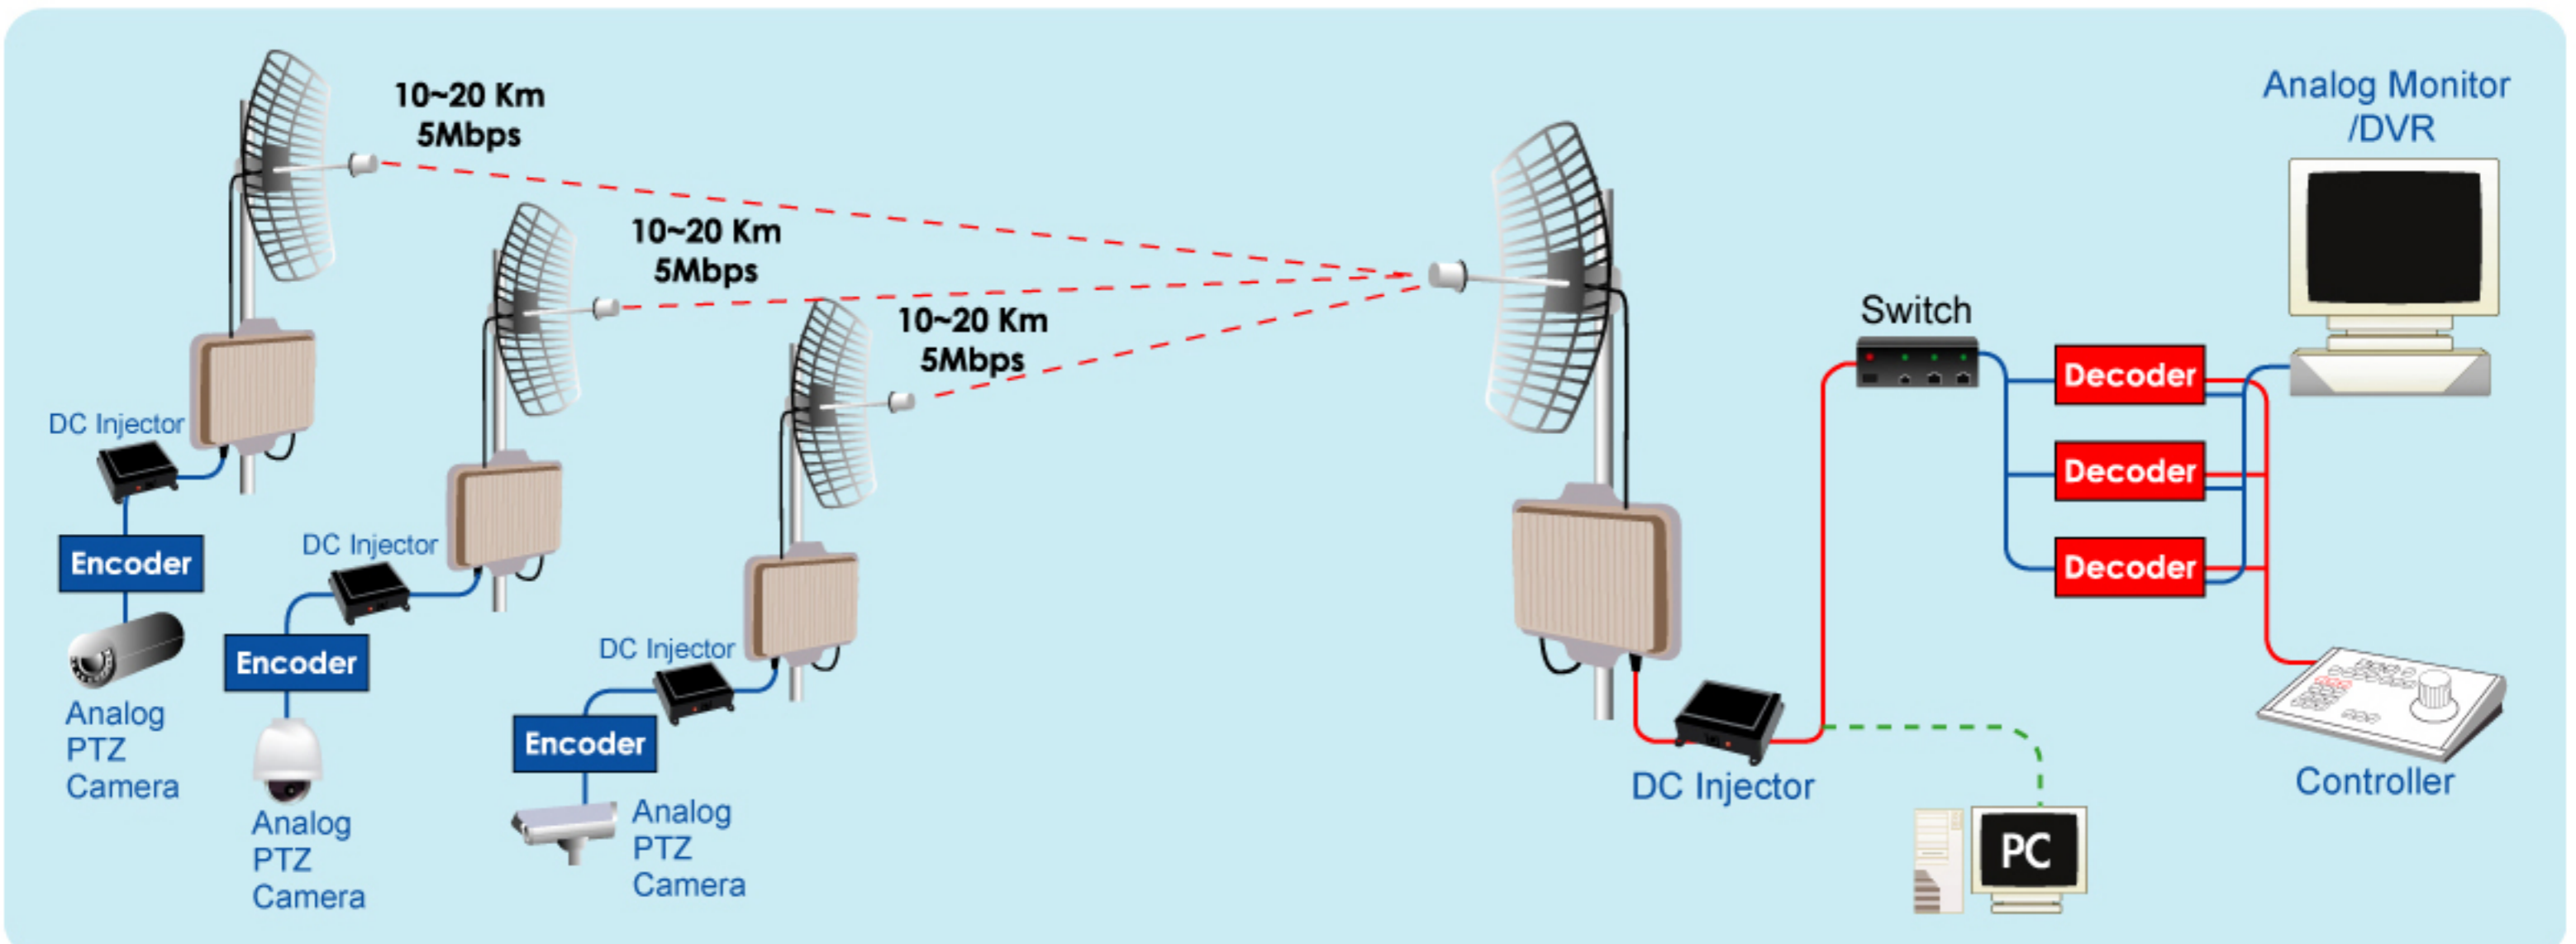

ALCON Wireless Surveillance Solution

ISO 9001 **WiFi**™

Wireless Surveillance Diagram 1

Point to point Radio Link with Analog PTZ camera Encoder/Decoder

Model : ALINK-5801a

Wireless Surveillance Diagram 2

Point to point Radio Link with Analog PTZ camera Encoder/Decoder

Model : ALINK-5801a

Wireless Surveillance Diagram 3

Point to Multi-point Radio Link with Analog PTZ camera Encoder/Decoder

Model : ALINK-5801a

ALCON Wireless Surveillance Solution

ISO 9001 **WiFi**

Wireless Surveillance Diagram 4 (three models according to the range required)
Point to point Radio Link with Analog PTZ Camera and Encoder/Decoder

ALINK V1H Wireless Surveillance Diagram

Point to Point Radio Link with Analog PTZ Camera, Transcoder and PC