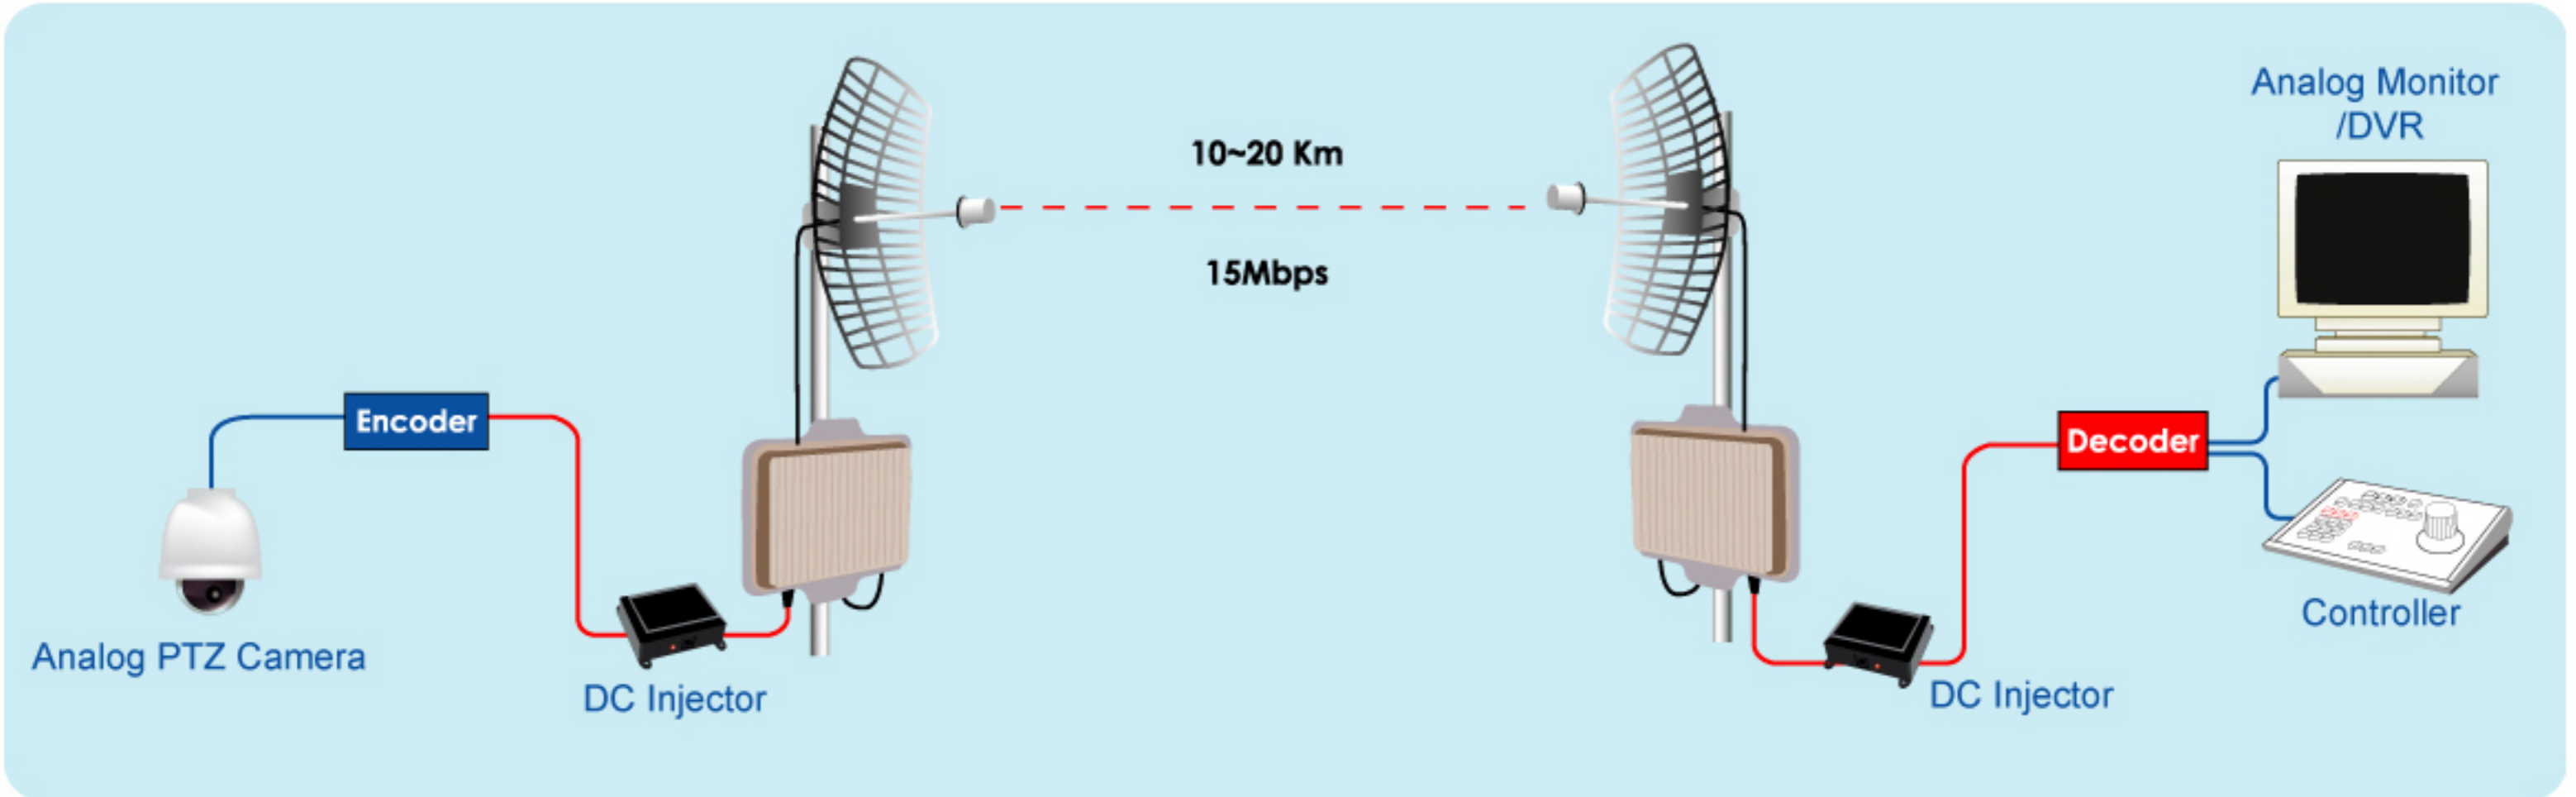

ALCON Wireless Surveillance Solution

ISO 9001 **WiFi**™

Wireless Surveillance Diagram 1

Point to point Radio Link with Analog PTZ camera Encoder/Decoder

Model : ALINK-5801a

Wireless Surveillance Diagram 2

Point to point Radio Link with Analog PTZ camera Encoder/Decoder

Model : ALINK-5801a

Wireless Surveillance Diagram 3

Point to Multi-point Radio Link with Analog PTZ camera Encoder/Decoder

Model : ALINK-5801a

ALCON Wireless Surveillance Solution

ISO 9001 **WiFi**

Wireless Surveillance Diagram 4 (three models according to the range required)
Point to point Radio Link with Analog PTZ Camera and Encoder/Decoder

ALINK V1H Wireless Surveillance Diagram

Point to Point Radio Link with Analog PTZ Camera, Transcoder and PC