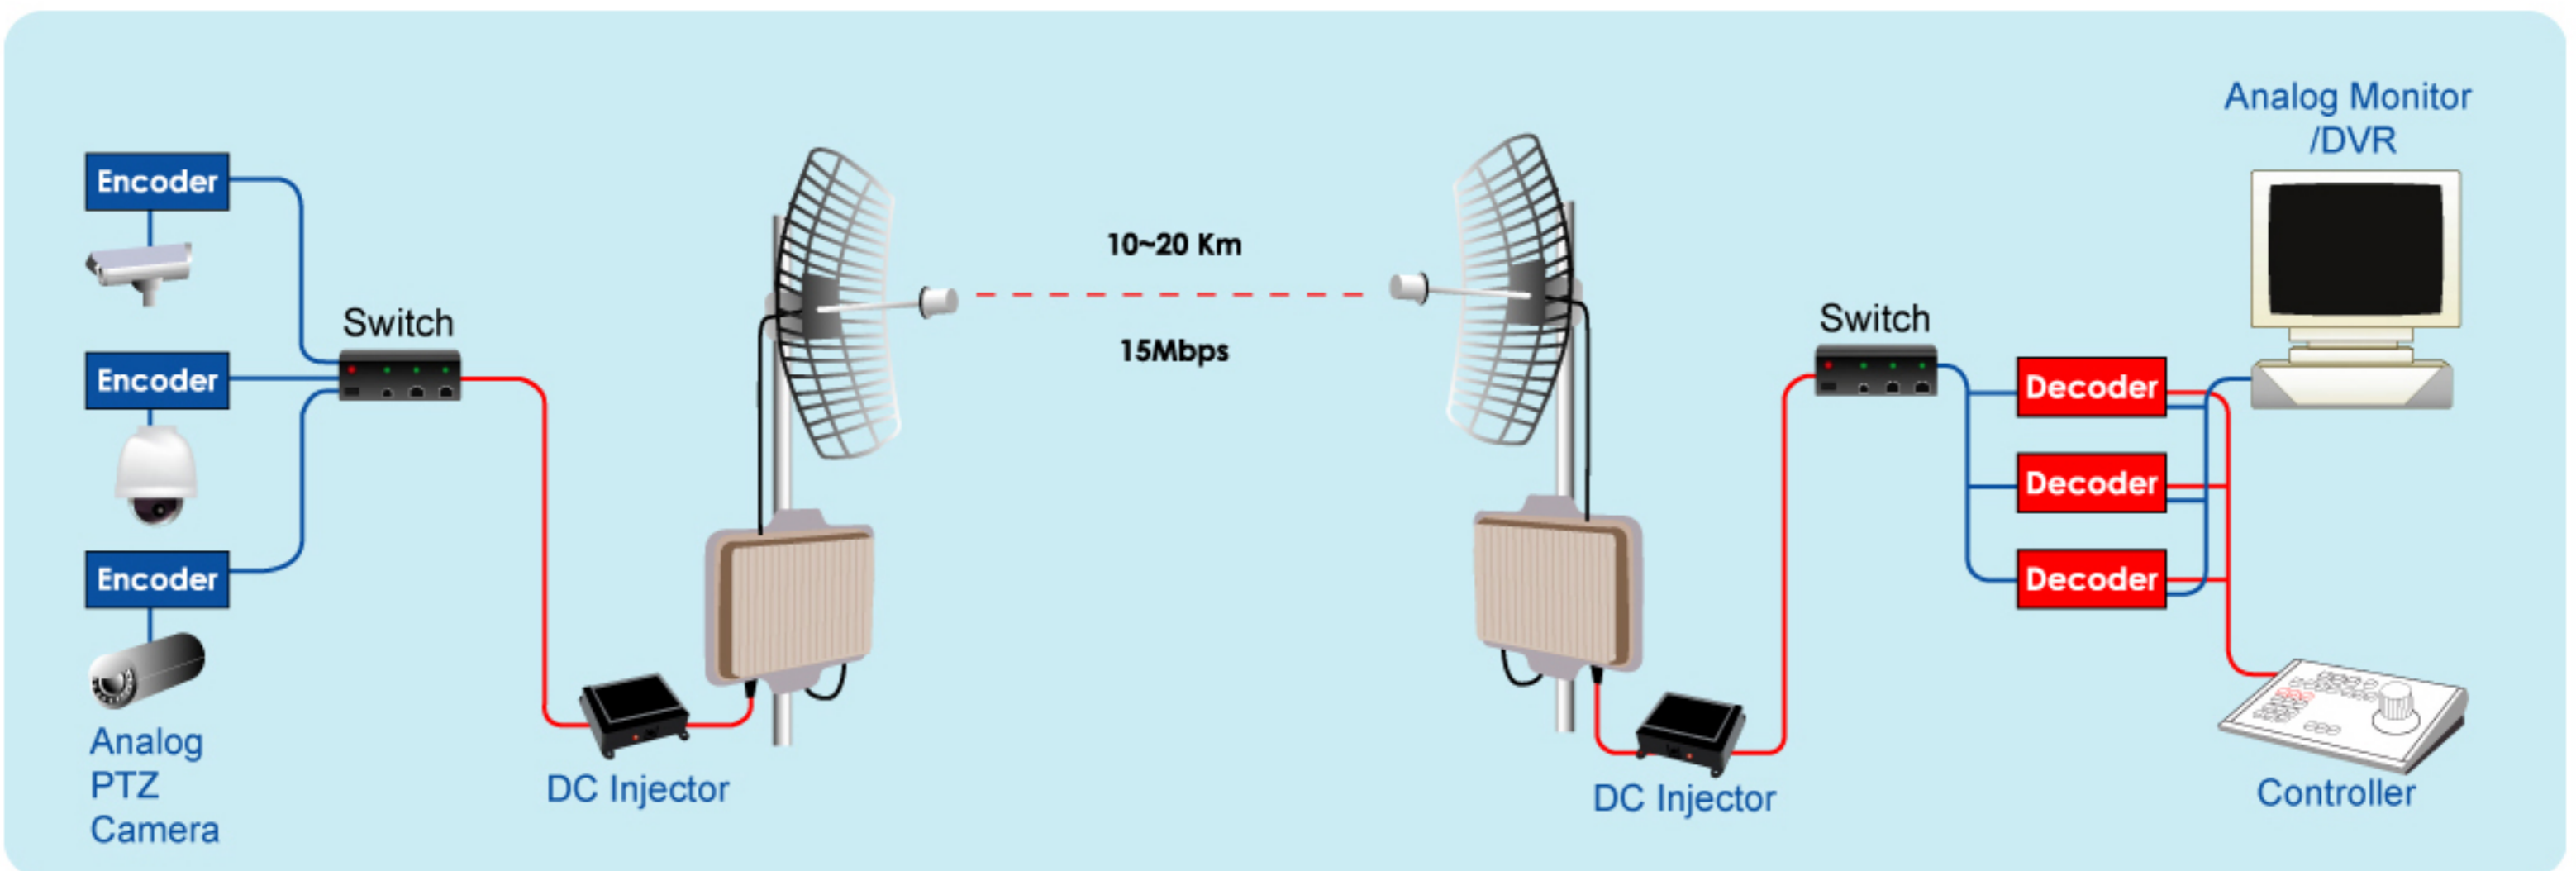

ALCON Wireless Surveillance Solution

ISO 9001 **WiFi**™

Wireless Surveillance Diagram 1

Point to point Radio Link with Analog PTZ camera Encoder/Decoder

Model : ALINK-5801a

Wireless Surveillance Diagram 2

Point to point Radio Link with Analog PTZ camera Encoder/Decoder

Model : ALINK-5801a

Wireless Surveillance Diagram 3

Point to Multi-point Radio Link with Analog PTZ camera Encoder/Decoder

Model : ALINK-5801a

ALCON Wireless Surveillance Solution

ISO 9001 **WiFi**

Wireless Surveillance Diagram 4 (three models according to the range required)
Point to point Radio Link with Analog PTZ Camera and Encoder/Decoder

ALINK V1H Wireless Surveillance Diagram

Point to Point Radio Link with Analog PTZ Camera, Transcoder and PC