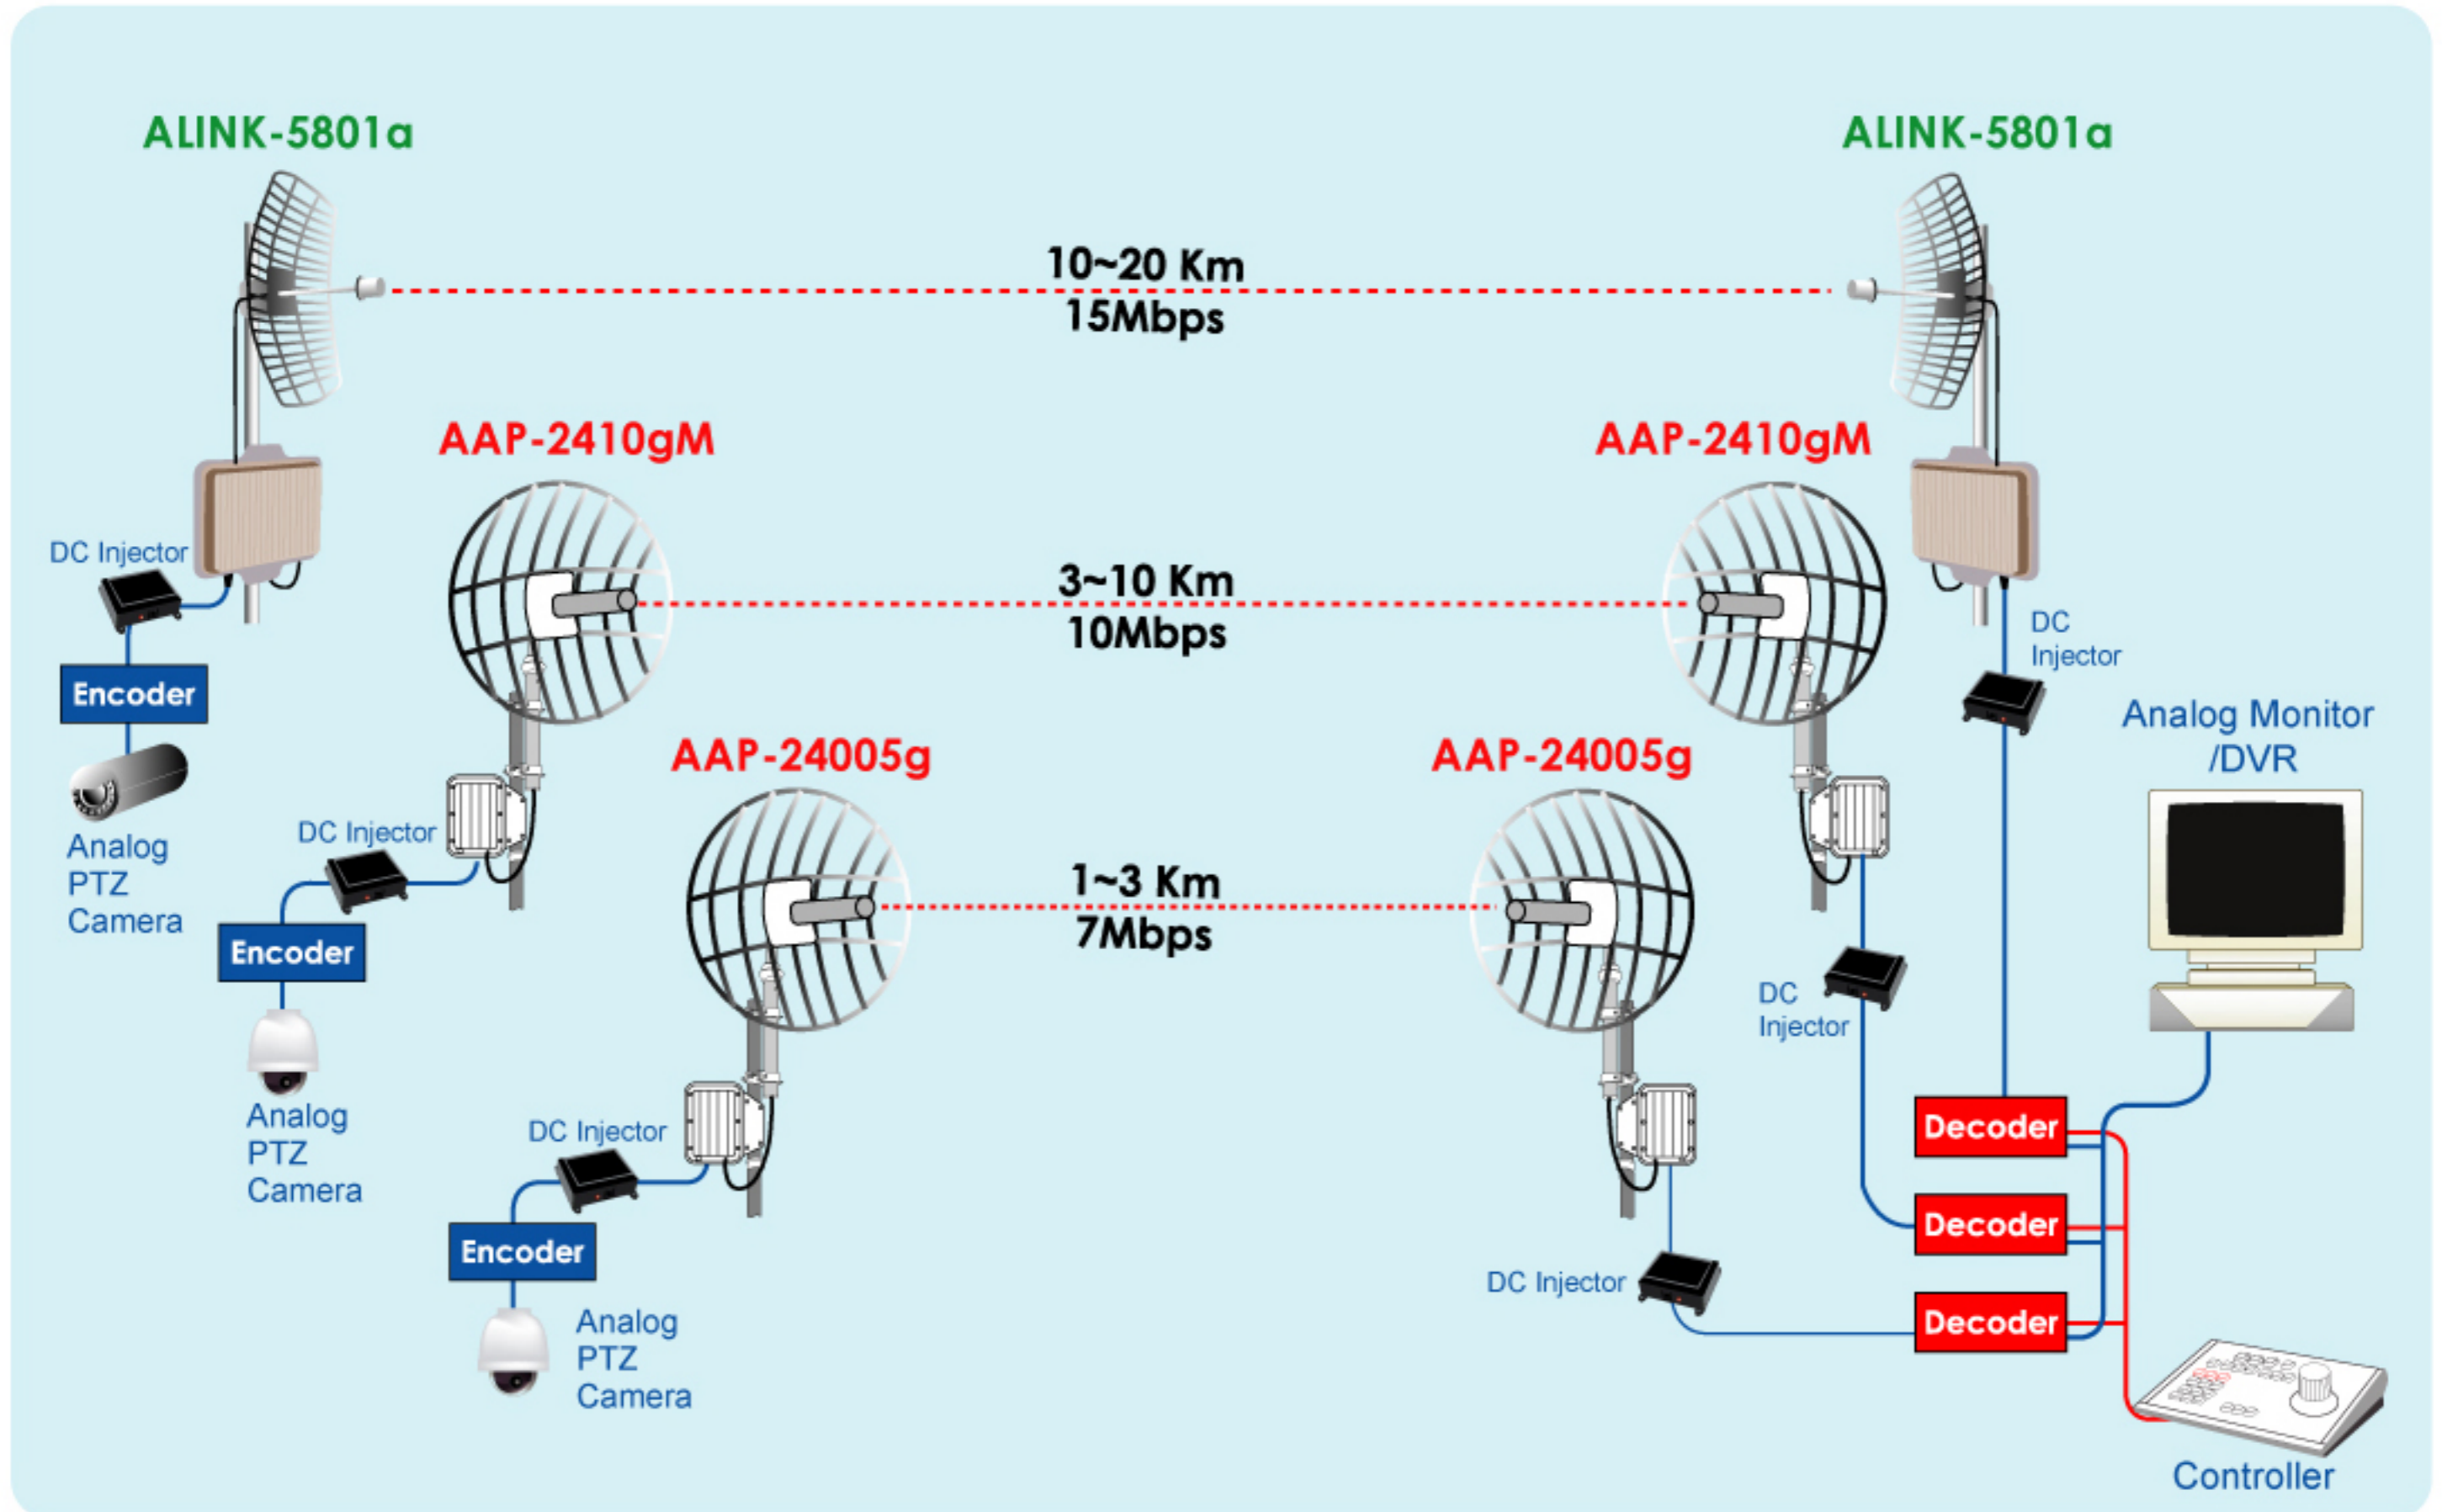

ALCON Wireless Surveillance Solution

ISO 9001 **WiFi**™

Wireless Surveillance Diagram 1

Point to point Radio Link with Analog PTZ camera Encoder/Decoder

Model : ALINK-5801a

Wireless Surveillance Diagram 2

Point to point Radio Link with Analog PTZ camera Encoder/Decoder

Model : ALINK-5801a

Wireless Surveillance Diagram 3

Point to Multi-point Radio Link with Analog PTZ camera Encoder/Decoder

Model : ALINK-5801a

ALCON Wireless Surveillance Solution

ISO 9001 **WiFi**

Wireless Surveillance Diagram 4 (three models according to the range required)
Point to point Radio Link with Analog PTZ Camera and Encoder/Decoder

ALINK V1H Wireless Surveillance Diagram

Point to Point Radio Link with Analog PTZ Camera, Transcoder and PC